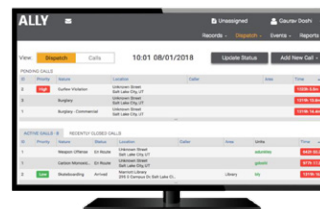

RESPOND

INCIDENT MANAGED AND REPORTED

The suspect makes a run for it and security operators track their location within the stadium using Appearance Search and are able to apprehend them. The incident is then securely logged with pre-populated fields and relevant data.

Technology View

DETECT

- Motorola Solutions Concealed Weapons Detection

ANALYZE

- Avigilon Video Security Cameras
- Avigilon Control Center
- Focus of Attention

COMMUNICATE

- Radio Communications: Voice & Multimedia
- WAVE PTX: Broadband Push-to-Talk and Multimedia Sharing
- Orchestrate