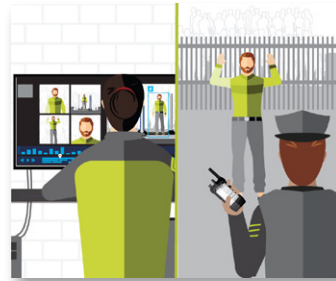

USE CASE CONCEALED WEAPONS DETECTION

Safe Stadiums

Operational View

DETECT

CONCEALED WEAPON DETECTION

Evolv Express detects the presence of a concealed weapon on a person entering a stadium.

ANALYZE

FLEEING INDIVIDUAL MONITORED

The threat is confirmed by a security operator, who issues an alert to ACC to notify central security operators. Cameras onboard the towers simultaneously stream video to ACC, which is recorded alongside fixed video security feeds for visual context.

COMMUNICATE

RESOURCES DISPATCHED

An alert is automatically issued from ACC to other nearby devices to notify additional security operators of the situation. Suspect's details and location is shared with additional security operators across the stadium.

RESPOND

INCIDENT MANAGED AND REPORTED

The suspect makes a run for it and security operators track their location within the stadium using Appearance Search and are able to apprehend them. The incident is then securely logged with pre-populated fields and relevant data.